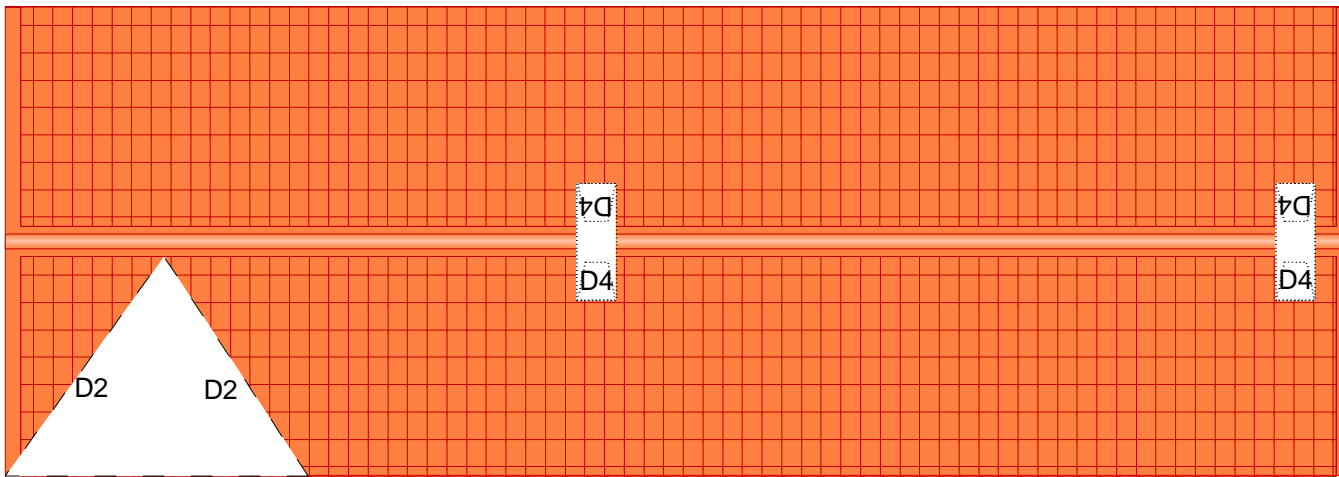

<http://www.multimania.com/baudbui/>

F1

FRONT

BACK

fold
and glue

CATTLE-SHED

scale: 1cm=1m

HOUSE

scale: 1cm=1m

FRONT

BACK