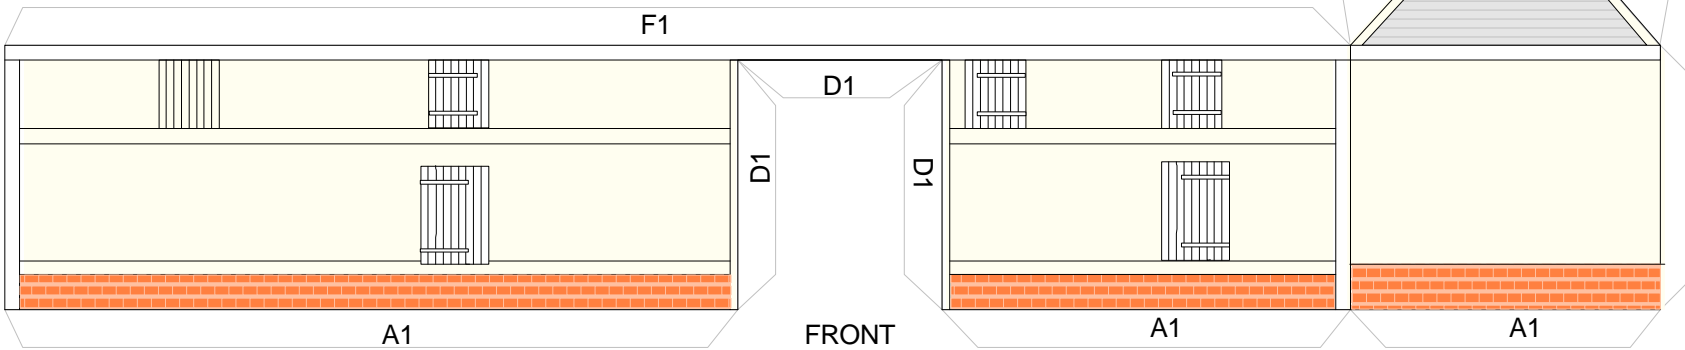

scale: 1cm=1m

Ferne de Picardie

designed by René Bui ©2000
free pattern for private use

<http://www.multimania.com/baudbui/>

Ferme de Picardie

designed by René Bui ©2000
free pattern for private use

BARN

scale: 1cm=1m

<http://www.multimania.com/baudbui/>

F1

FRONT

BACK

fold
and glue

CATTLE-SHED

scale: 1cm=1m

HOUSE

scale: 1cm=1m

FRONT

BACK