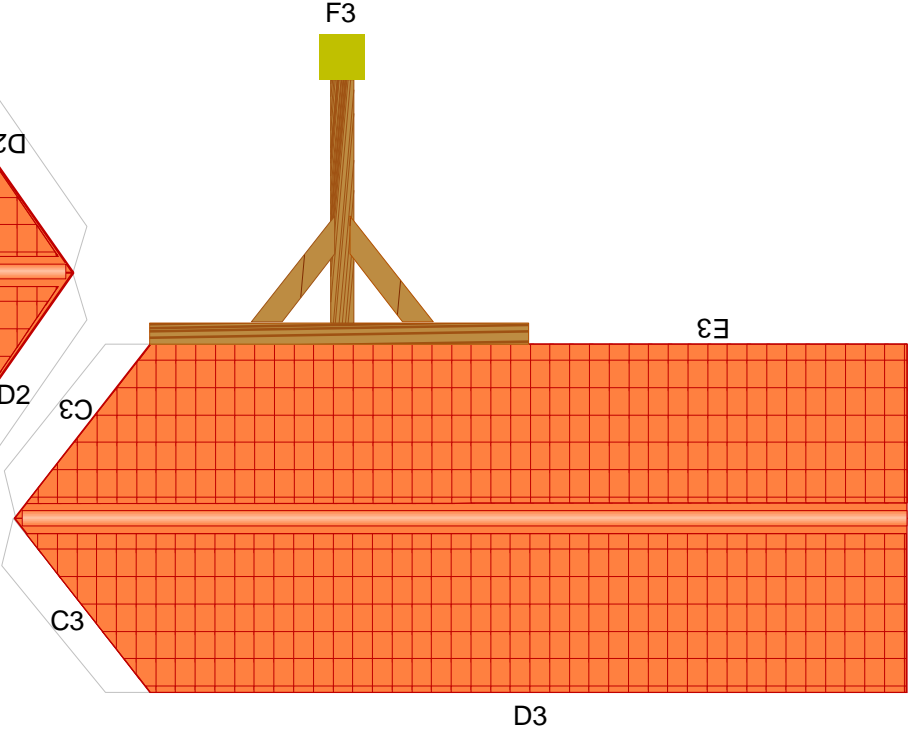

scale: 1cm=1m

Ferne de Picardie

designed by René Bui ©2000
free pattern for private use

<http://www.multimania.com/baudbui/>

Ferme de Picardie

designed by René Bui ©2000
free pattern for private use

BARN

scale: 1cm=1m

<http://www.multimania.com/baudbui/>

F1

FRONT

BACK

fold
and glue

CATTLE-SHED

scale: 1cm=1m

HOUSE

scale: 1cm=1m

FRONT

BACK