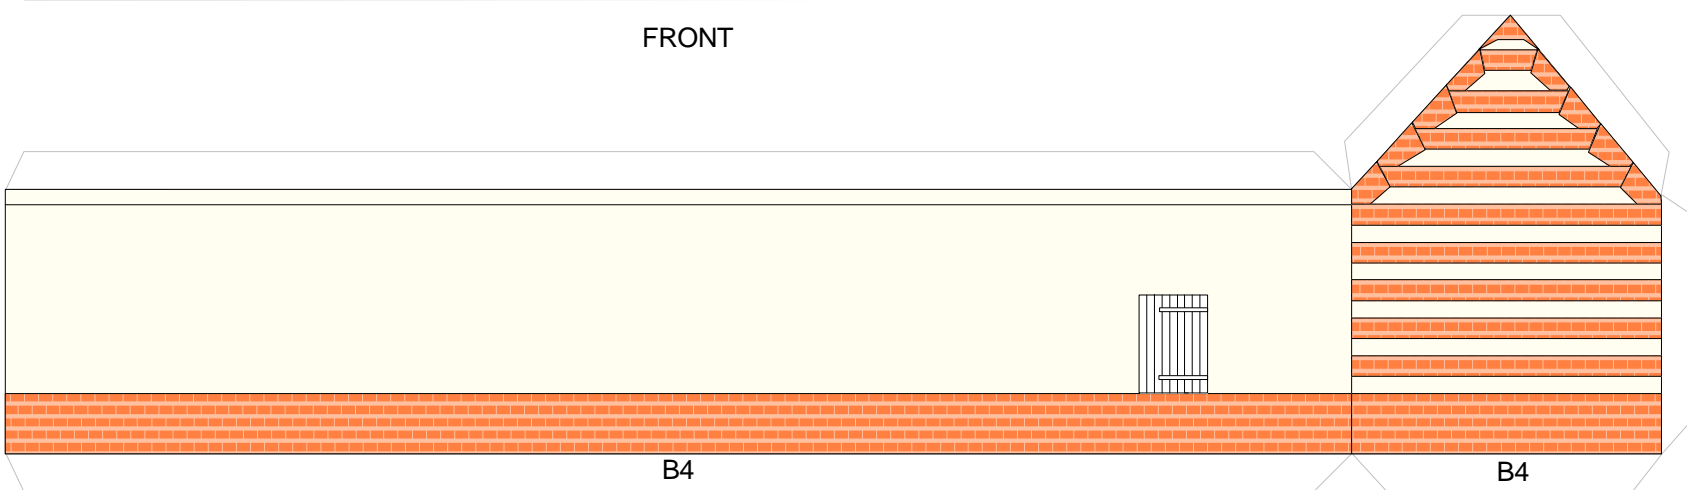

<http://www.multimania.com/baudbui/>

F1

FRONT

BACK

fold
and glue

CATTLE-SHED

scale: 1cm=1m

HOUSE

scale: 1cm=1m

FRONT

BACK