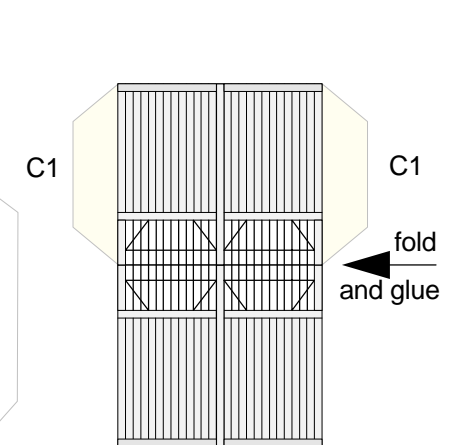

<http://www.multimania.com/baudbui/>

F1

FRONT

BACK

fold
and glue

CATTLE-SHED

scale: 1cm=1m

HOUSE

scale: 1cm=1m

FRONT

BACK