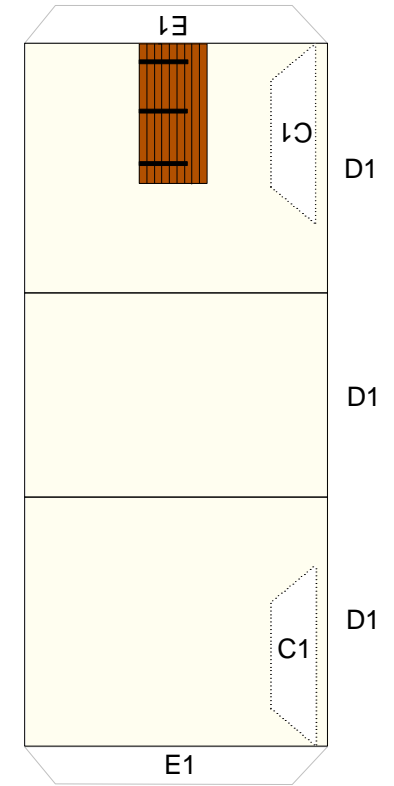

scale: 1cm=1m

Ferne de Picardie

designed by René Bui ©2000
free pattern for private use

<http://www.multimania.com/baudbui/>

Ferme de Picardie

designed by René Bui ©2000
free pattern for private use

BARN

scale: 1cm=1m

<http://www.multimania.com/baudbui/>

F1

FRONT

BACK

fold
and glue

CATTLE-SHED

scale: 1cm=1m

HOUSE

scale: 1cm=1m

FRONT

BACK