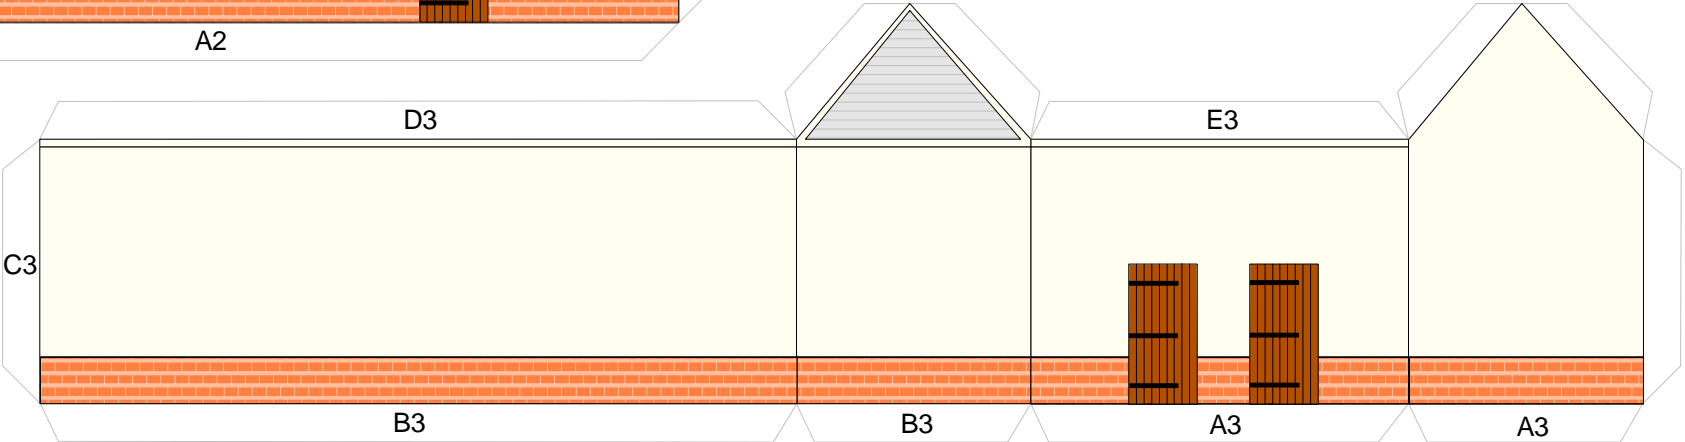

<http://www.multimania.com/baudbui/>

F1

FRONT

BACK

fold
and glue

CATTLE-SHED

scale: 1cm=1m

HOUSE

scale: 1cm=1m

FRONT

BACK