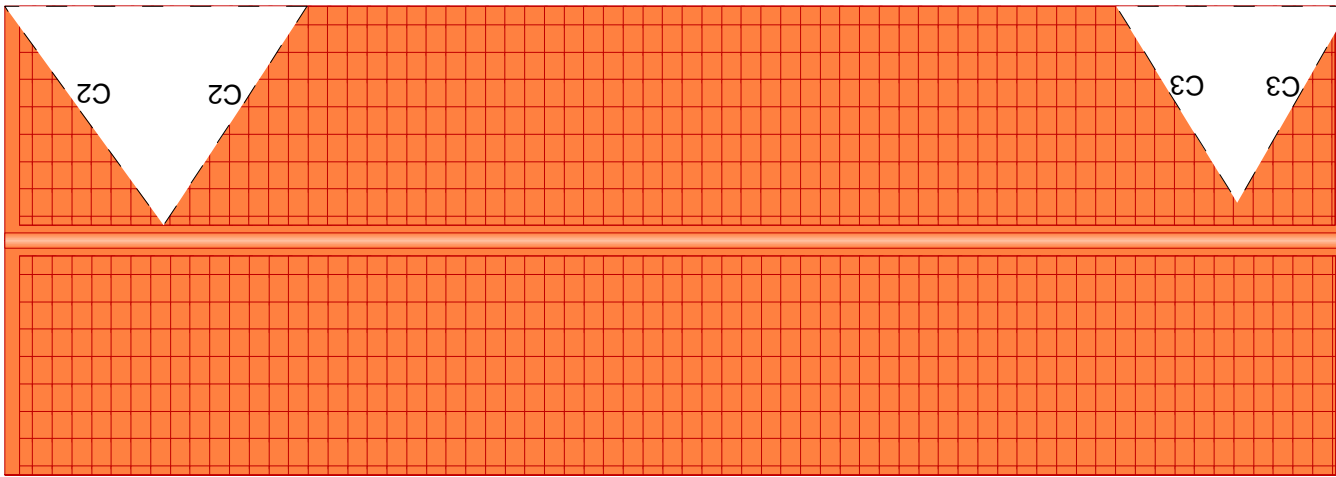

scale: 1cm=1m

Ferne de Picardie

designed by René Bui ©2000
free pattern for private use

<http://www.multimania.com/baudbui/>

Ferme de Picardie

designed by René Bui ©2000
free pattern for private use

BARN

scale: 1cm=1m

<http://www.multimania.com/baudbui/>

F1

FRONT

BACK

fold
and glue

CATTLE-SHED

scale: 1cm=1m

HOUSE

scale: 1cm=1m

FRONT

BACK