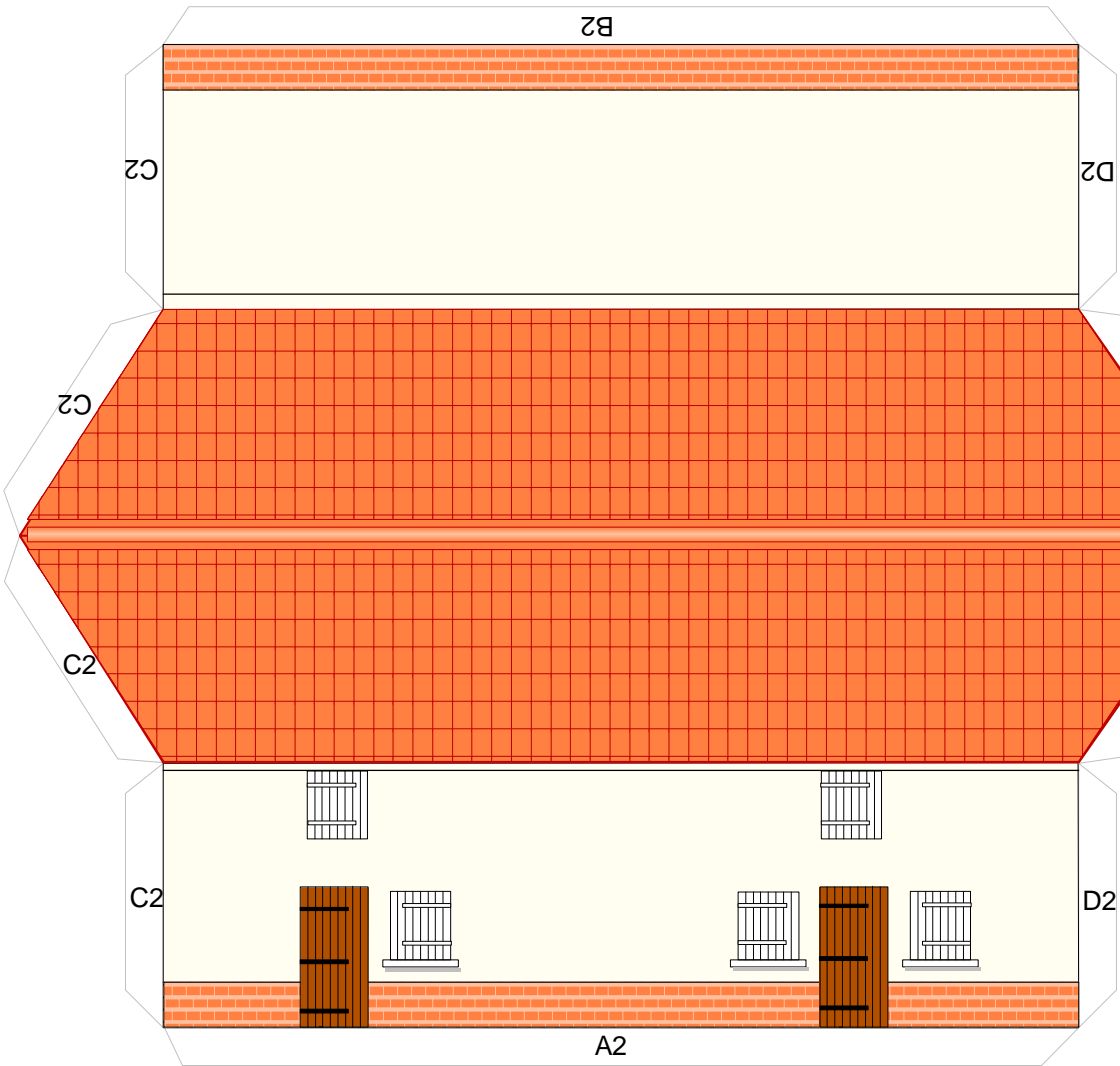

scale: 1cm=1m

Ferne de Picardie

designed by René Bui ©2000
free pattern for private use

<http://www.multimania.com/baudbui/>

Ferme de Picardie

designed by René Bui ©2000
free pattern for private use

BARN

scale: 1cm=1m

<http://www.multimania.com/baudbui/>

F1

FRONT

BACK

fold
and glue

CATTLE-SHED

scale: 1cm=1m

HOUSE

scale: 1cm=1m

FRONT

BACK