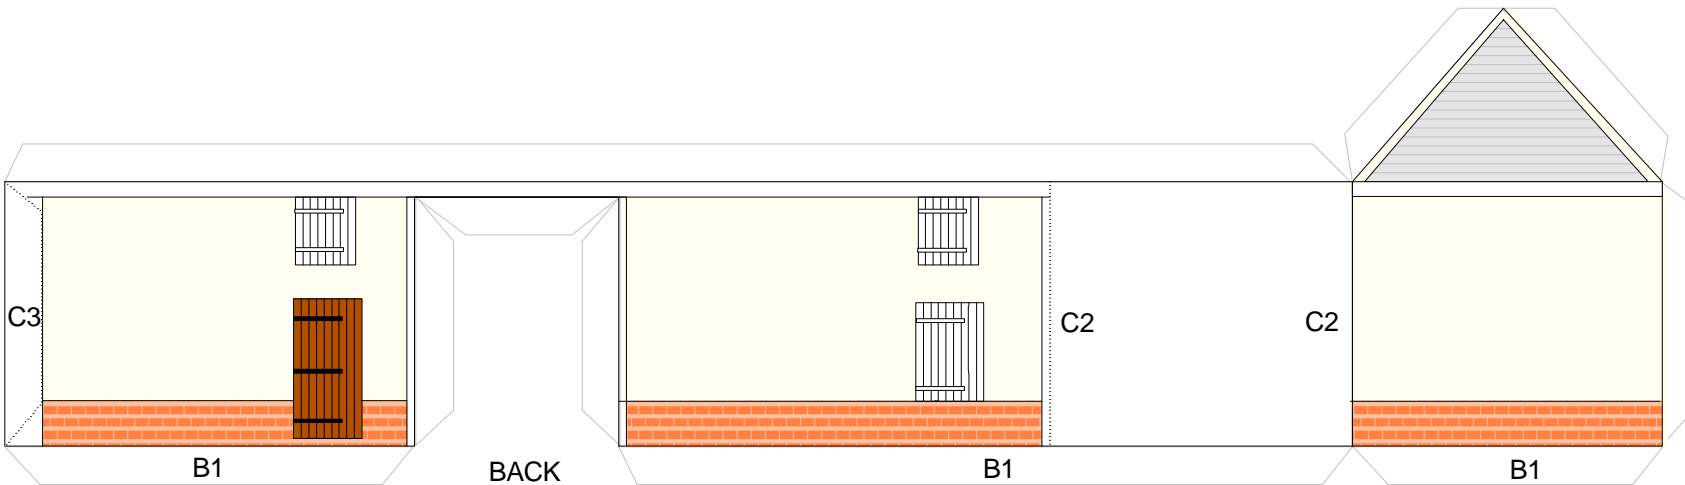

scale: 1cm=1m

Ferne de Picardie

designed by René Bui ©2000
free pattern for private use

<http://www.multimania.com/baudbui/>

Ferme de Picardie

designed by René Bui ©2000
free pattern for private use

BARN

scale: 1cm=1m

<http://www.multimania.com/baudbui/>

F1

FRONT

BACK

fold
and glue

CATTLE-SHED

scale: 1cm=1m

HOUSE

scale: 1cm=1m

FRONT

BACK