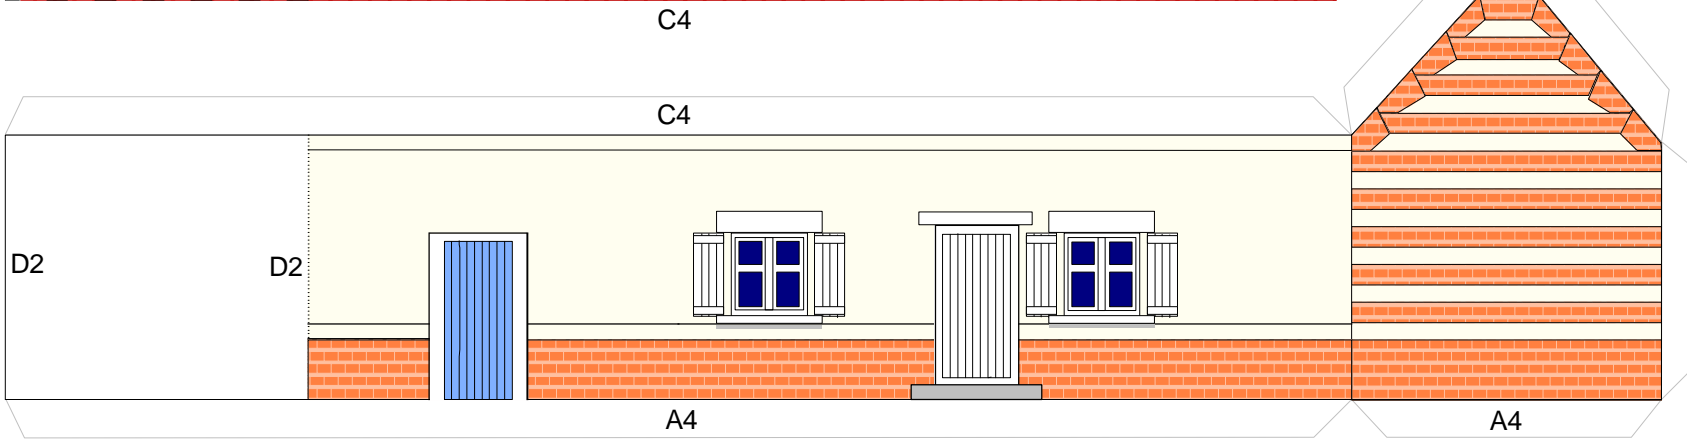

<http://www.multimania.com/baudbui/>

F1

FRONT

BACK

fold
and glue

CATTLE-SHED

scale: 1cm=1m

HOUSE

scale: 1cm=1m

FRONT

BACK